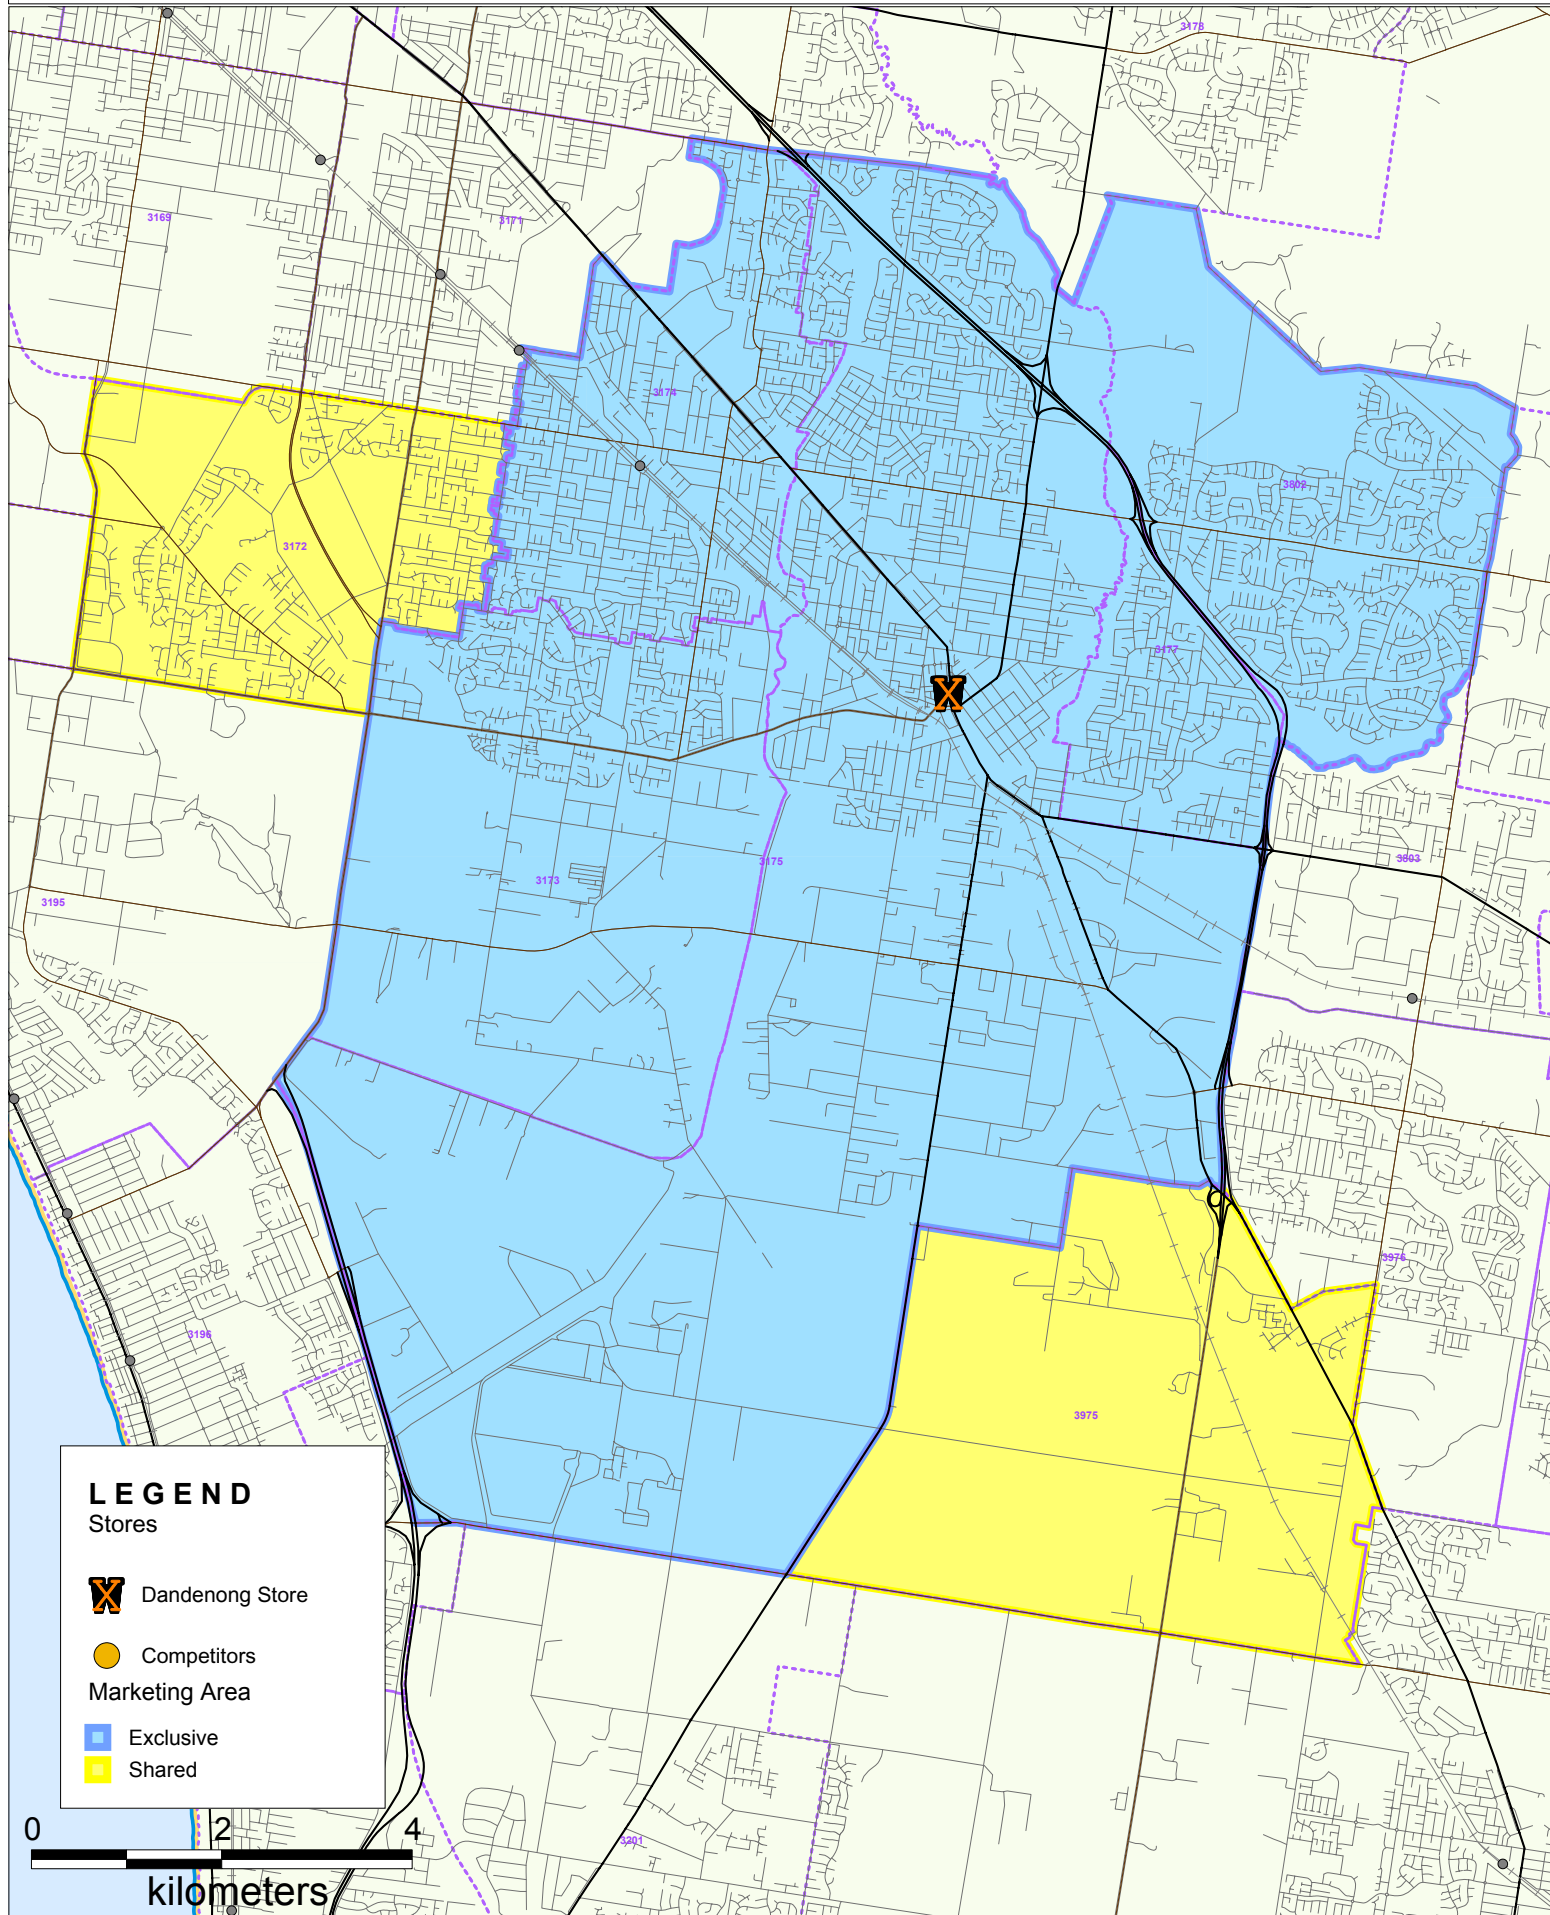

Dandenong Marketing Area Map

LEGEND
Stores

- Dandenong Store
- Competitors

Marketing Area

- Exclusive
- Shared

Prepared By: Spectrum Analysis Australia Pty Ltd
Ph: (03) 9882 6488

For: Demonstration
Date: April, 2008

Source Information
© Pitney Bowes MapInfo Australia Pty Ltd 2007. All rights reserved.
Based on data provided under license from PSMA Australia Ltd.