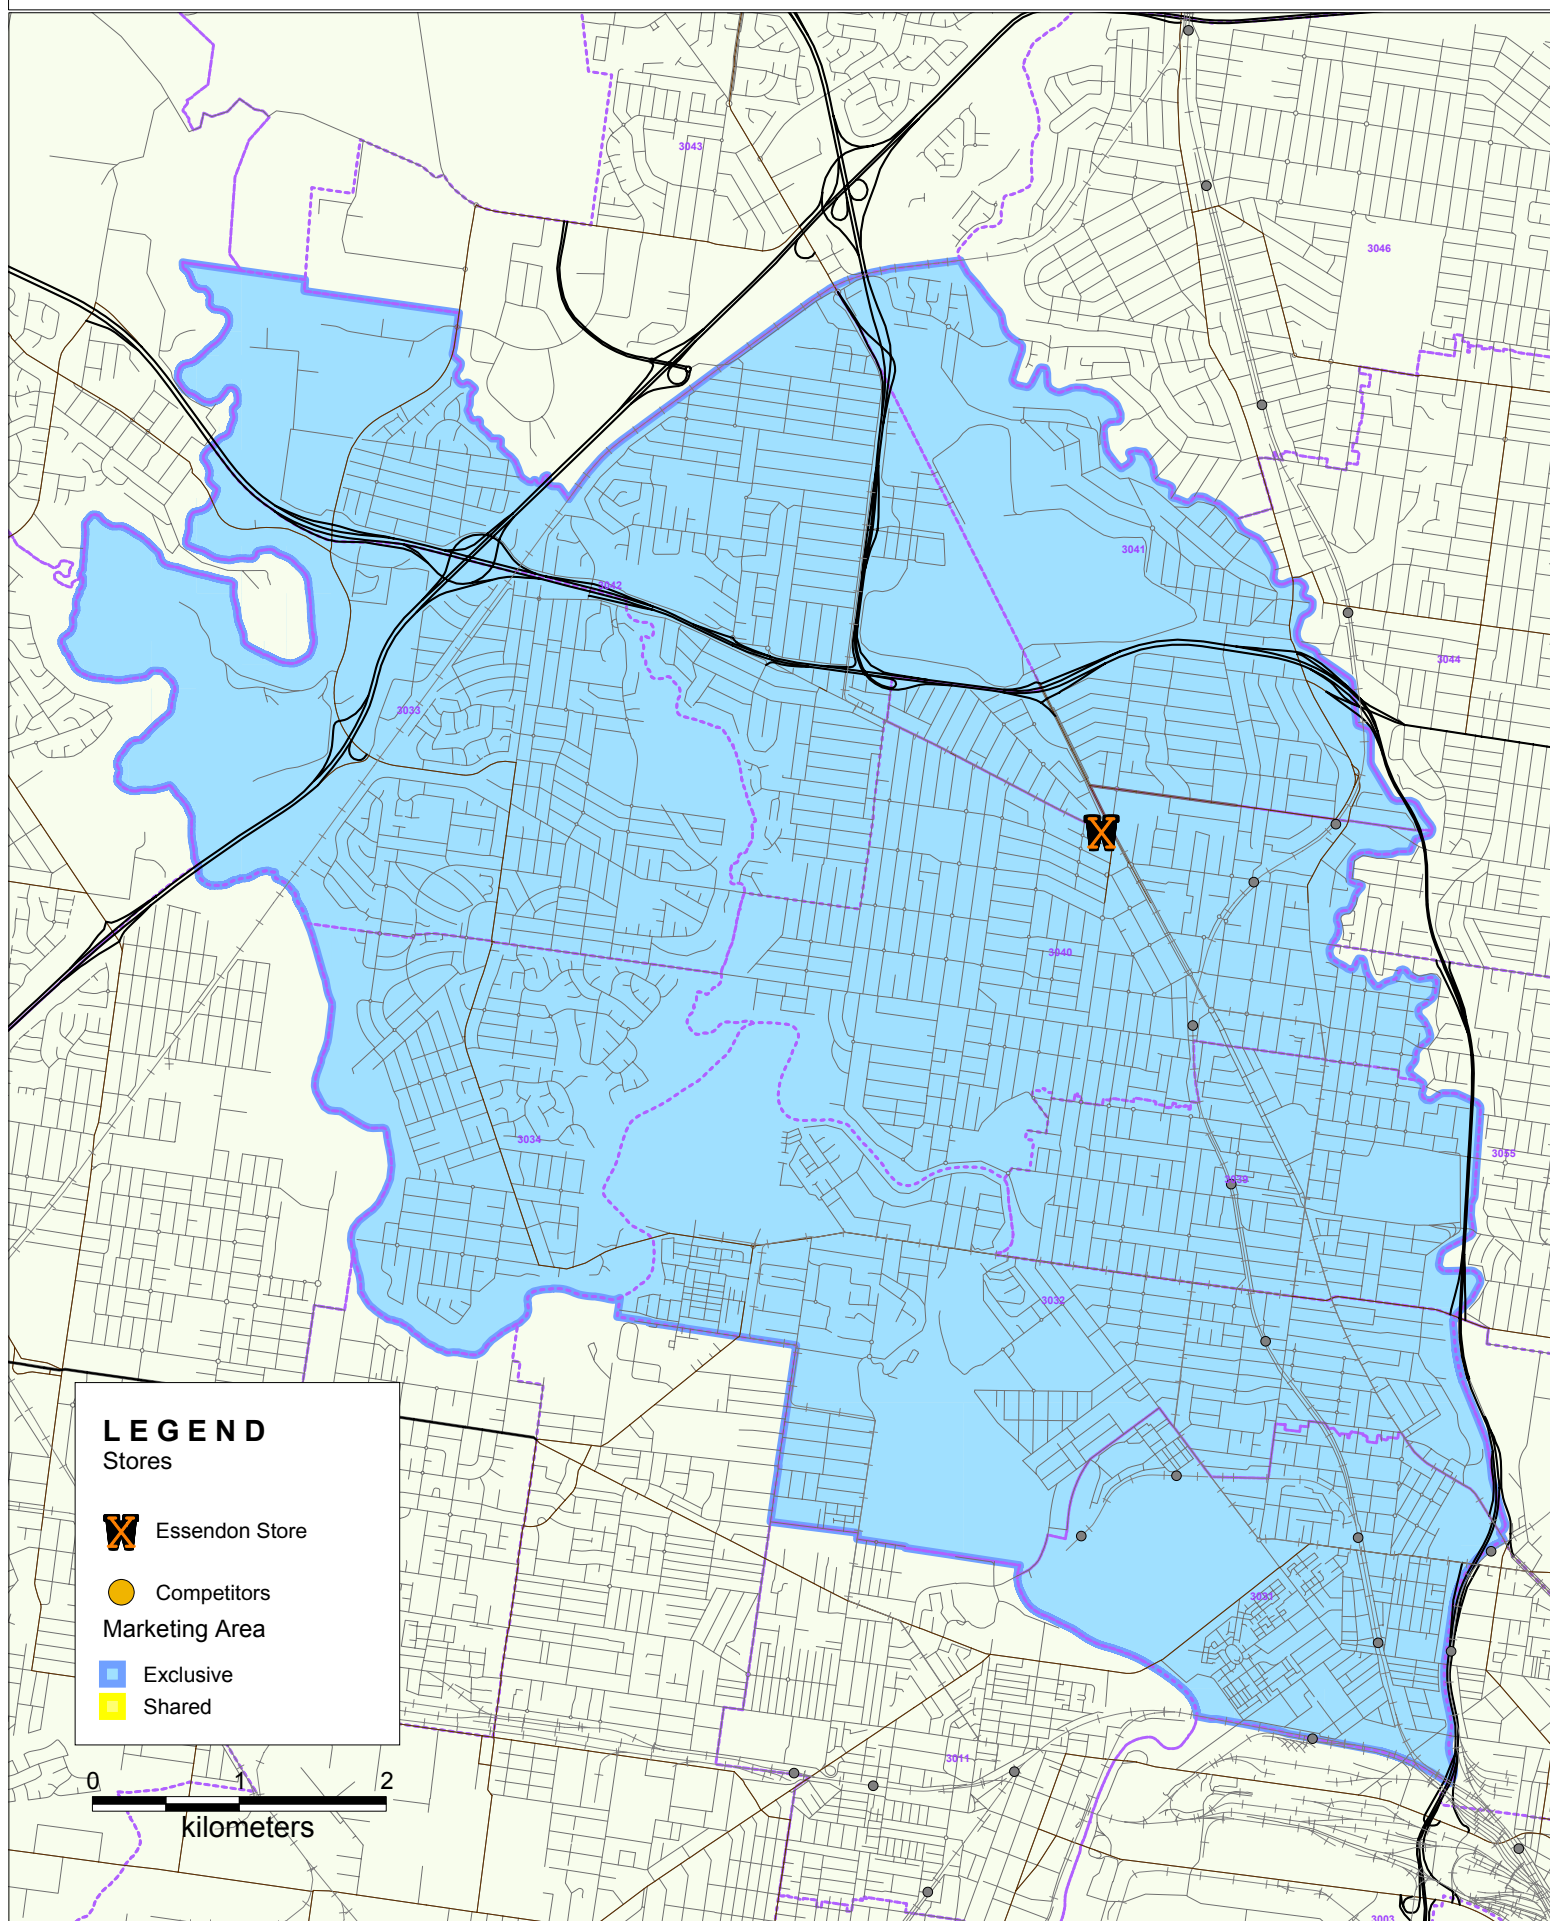

Essendon Marketing Area Map

LEGEND
Stores

- Essendon Store
- Competitors

Marketing Area

- Exclusive
- Shared

Prepared By: Spectrum Analysis Australia Pty Ltd
Ph: (03) 9882 6488

For: Demonstration
Date: April, 2008

Source Information
© Pitney Bowes MapInfo Australia Pty Ltd 2007. All rights reserved.
Based on data provided under license from PSMA Australia Ltd.